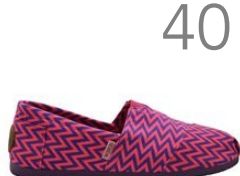

MEN
SHOES
TREATMENT

45

Mesh
Knit
High Tex

45

Canvas
Rubber
Nylon Fabric

55

Smooth Leather
Greased Leather
Patent Leather

60

Suede
Nubuck

WOMEN
SHOES
TREATMENT

40

40

50

55

ADDITIONAL
TREATMENT

Quick Clean (1 jam) +20
Unyellowing (1 minggu) +50
Conditioning (leather) +10

30
Baby Shoes

KANS

BRAND NEW EVERYDAY

Datang dengan sepatu lama, pulang dengan sepatu (seperti) baru.

SPECIAL
APPAREL
TREATMENT

50

Watch Strap
Leather Goods
Belt
Wallet

120

Backpack
Satchel
Shoulder Bag
Hand Bag
Briefcase

Waist Bag
Pouch
Clutch

80

APPAREL
WORKSHOP

RECOLOUR

100 canvas

120 suede

Lead time 7 hari
Warna yang tersedia :

NAVY

RED

YELLOW

BLACK

PURPLE

SKY

BEFORE

AFTER

SWAP SOLE

180-400

Lead time 15 hari
Garansi 6 bulan

Boots Eva

Midssole Leather 360
Midssole Ebonit 300

Boots Rubber

Midssole Leather 375
Midssole Ebonit 315

Sneakers

Stitchdown 240
Cementing 200

Running Shoes

Eco sole 180

Leather Shoes

Leather sole 400

REGLUE

90

Lead time 10 hari
Garansi 6 bulan

Jenis sepatu :
Running shoes /
Sneakers

RESTITCHED

175

Lead time 15 hari
Garansi 6 bulan

Jenis sepatu :
Boots / Leather shoes
/ Sneakers

THE COBBLER

320 + swap sole